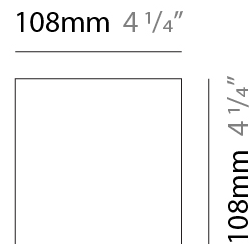

PROJECT	_____
TYPE	_____
SPECIFIER	_____
QUANTITY	_____
DATE	_____

CARTELLO STANDARD SURFACE

D93123

base number

1. To build a product code in our configurator select the specify button on the base model # product page
2. To build a manual product code on this datasheet choose from the options listed below in blue font and add the suffix to the base model #

GENERAL

Series: Cartello
Subseries: Cartello Standard
Brand: Milan
Division: Design
Mounting Type: Surface
Mounting Location: Wall
Subcategory: Up/Down Light

PHYSICAL

Shape: Rectangle
Length (mm): 110
Length (in): 4 ⁵/₁₆
Height (mm): 51
Depth (mm): 45
Height (in): 2
Depth (in): 1 ³/₄
Extension (mm): 45
Extension (in): 1 ³/₄
Light Distribution: Direct / Indirect
Weight (kg): 0.3
Weight (lbs): 0.599
Fixture Finish: Metallic Gray
Fixture Material: Aluminum

ELECTRICAL

Number of Lamps: 2
Lamp Type: LED
Max. Wattage Per Lamp (W): 4
Dimming: Electronic Low Voltage Dimming
Input Voltage (V): 120Vac Direct Line

LED

Number of LEDs: 2
Color Temperature (°K): 3000
Max. Delivered Lumen (lm): 600
CRI: >80 CRI

OPTICAL

RATINGS AND CERTIFICATIONS

Certified By: CSA Certified to UL and CSA Standards
IP rating: IP20

J-Box cover plate included